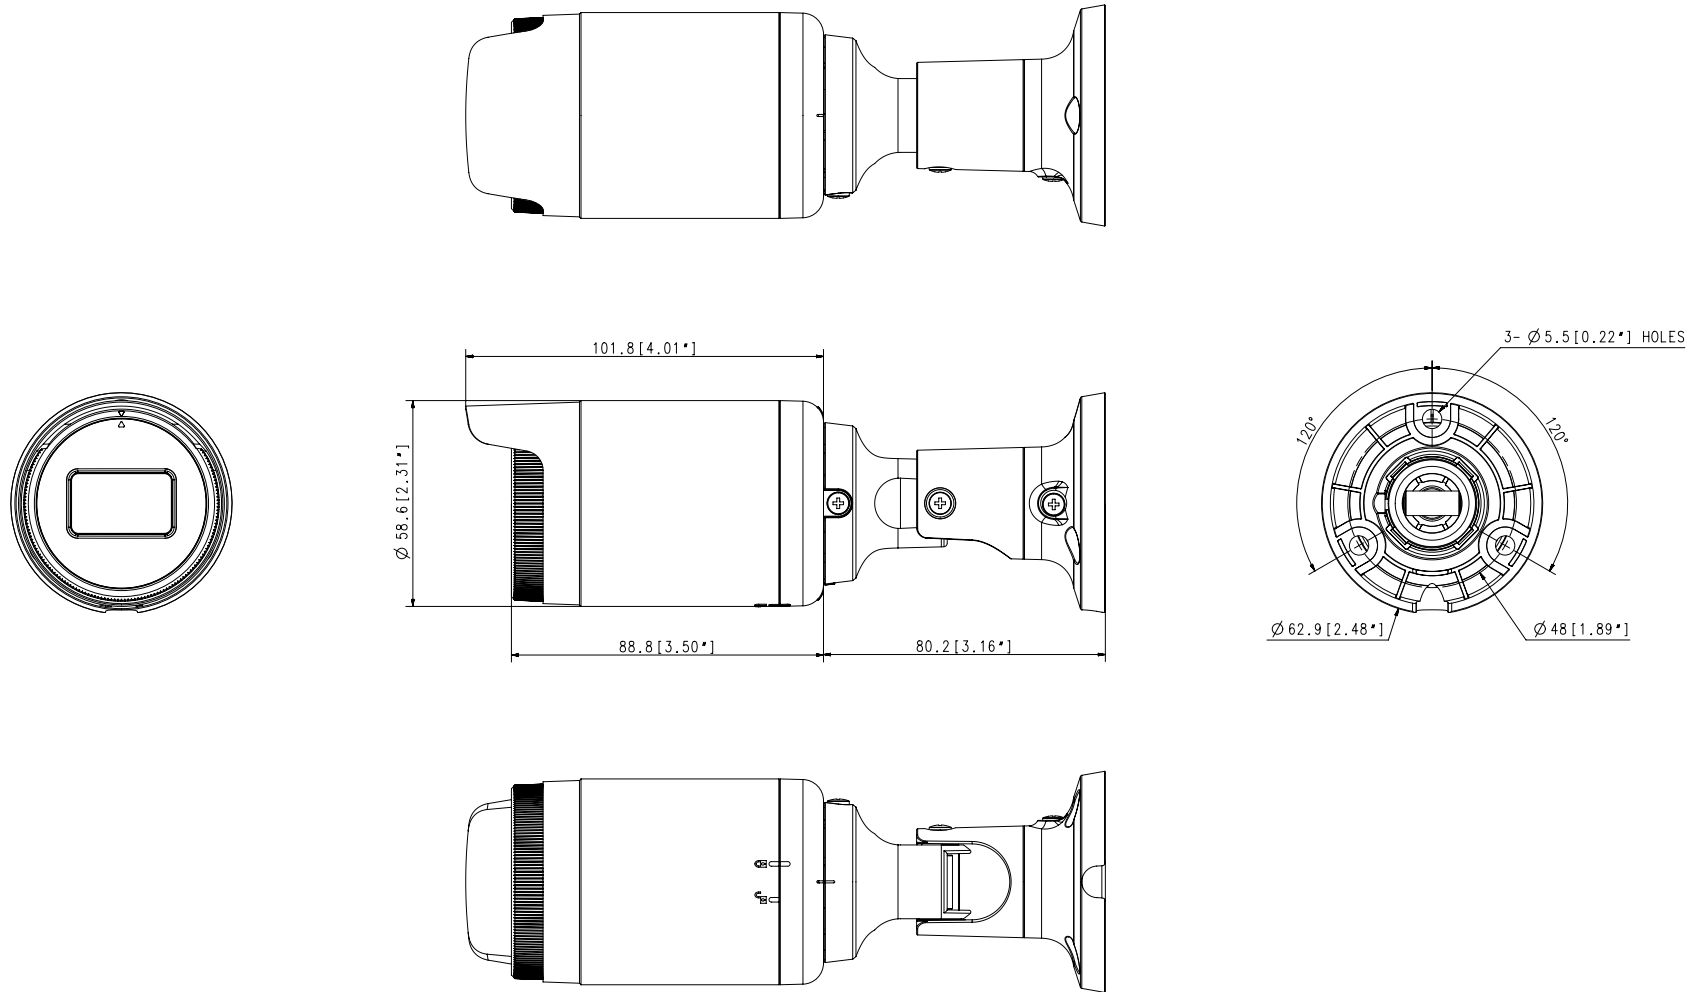

NO	PART NAME	CODE NO.	MATERIAL	Q'TY	REMARK
1	-	-	-	1	-

CHANGE

UNIT	mm	DESIGN	CHECK	APPROVAL	PART NAME	APPEARANCE
SCALE	1/1	HTW	-	-	MODEL NAME	LNO-6010R/6020R/6030R
		17.11.16	-	-	CODE NO.	-
HANWHA TECHWIN